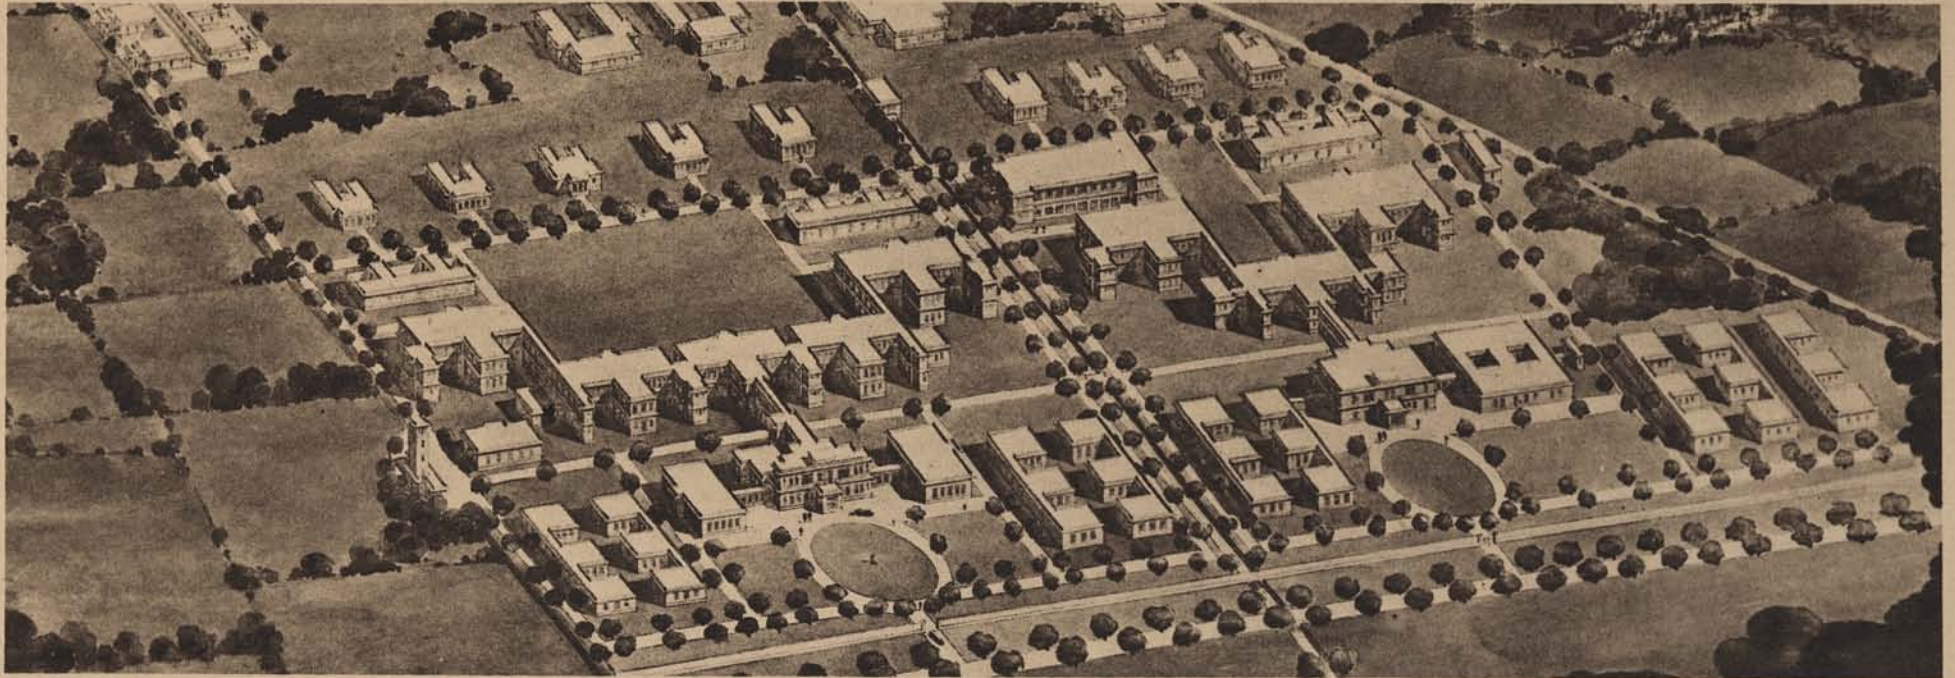

KODAMDESAR

BIKANER

PUBLIC PARK

GANGA KATCHERY (LAW COURTS AND PUBLIC OFFICES)

PUBLIC PARK, EGERTON TANK AND TERRACE

BIKANER

KING EMPEROR GEORGE V HALL

VICTORIA MEMORIAL CLUB

STREET SCENE

FEROZEPUR

GANG CANAL, HEAD WORKS AT FEROZEPUR.

FEROZEPUR

GANG CANAL

GANG CANAL OPENING CEREMONY AT SHIVPUR, 1927

BIKANER

GANG CANAL